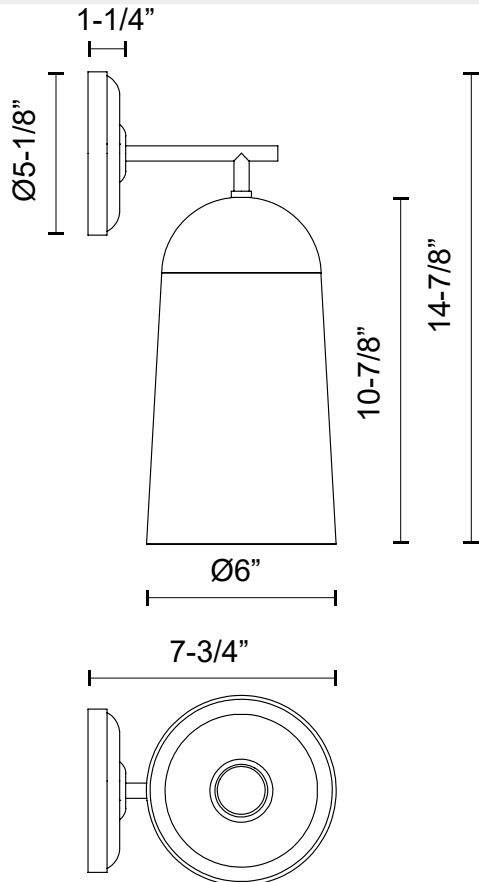

alora mood

P. 1.855.855.8926

CANADA: 19054 28TH Avenue Surrey - BC V3Z 6M3

USA: 3035 E. Lone Mountain Rd - Las Vegas, NV, 89081

EMIL WV542007

FIXTURE DIMENSIONS	W6" x H14-7/8" x E7-7/8"
HEIGHT FROM CENTER	12-3/8"
EXTENSION	7-7/8"
LAMP TYPE	E26
MAX WATTAGE	60W
BULB QTY	1
BULBS INCLUDED	No
VOLTAGE	120V
GLASS DETAILS	Clear Glass
MATERIAL	Glass; Steel; Wood;
INSTALL OPTIONS	Up/Down; Wall;
LOCATION	Damp
CANOPY DIMENSIONS	D5-1/8" x E1-1/4"
PAINT FINISH	AG01; MB01; WH01; WK01;

[D - Diameter, L - Length, W - Width, H - Height, E - Extension]

AVAILABLE FINISHES:

*For complete warranty terms, please visit: www.aloralighting.com/warranty

WWW.ALORAMOOD.COM

© 2022 KUZCO LIGHTING. ALL RIGHTS RESERVED.